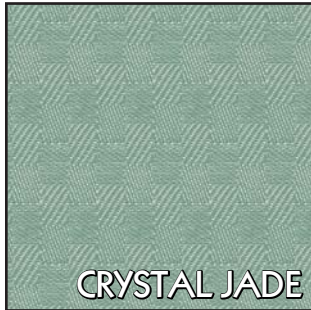

# MOSAIC

CUSTOM COLORS CAN BE MATCHED

Flame Resistant - contains Inherently FR yarn

17 Colors -Including White

Engineered for Institutional uses

- Cubicle
- Drapery
- Bedspread

70" - 72" Wide

100% Polyester

Machine Washable at 160° F

Weight approx. 10-11 oz. Per Linear Yard

Passes NFPA 701 2004 Small Scale Test Method #1

Flame & Wash Test Available

BRITTANY

REFLECTION

PARADISE

CRYSTAL JADE

CHINA BLUE

SEA GRASS

CRYSTALITE

PUTTY

SEASHELL

DAMSON

TAFFY

QUARTZ