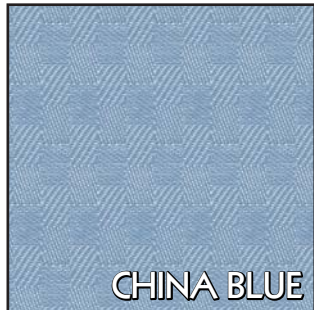

# MOSAIC

CUSTOM COLORS CAN BE MATCHED

Flame Resistant - contains Inherently FR yarn

17 Colors -Including White

Engineered for Institutional uses

- Cubicle
- Drapery
- Bedspread

70" - 72" Wide

100% Polyester

Machine Washable at 160° F

Weight approx. 10-11 oz. Per Linear Yard

Passes NFPA 701 2004 Small Scale Test Method #1

Flame & Wash Test Available

BRITTANY

REFLECTION

PARADISE

CRYSTAL JADE

CHINA BLUE

SEA GRASS

CRYSTALITE

PUTTY

SEASHELL

DAMSON

TAFFY

QUARTZ